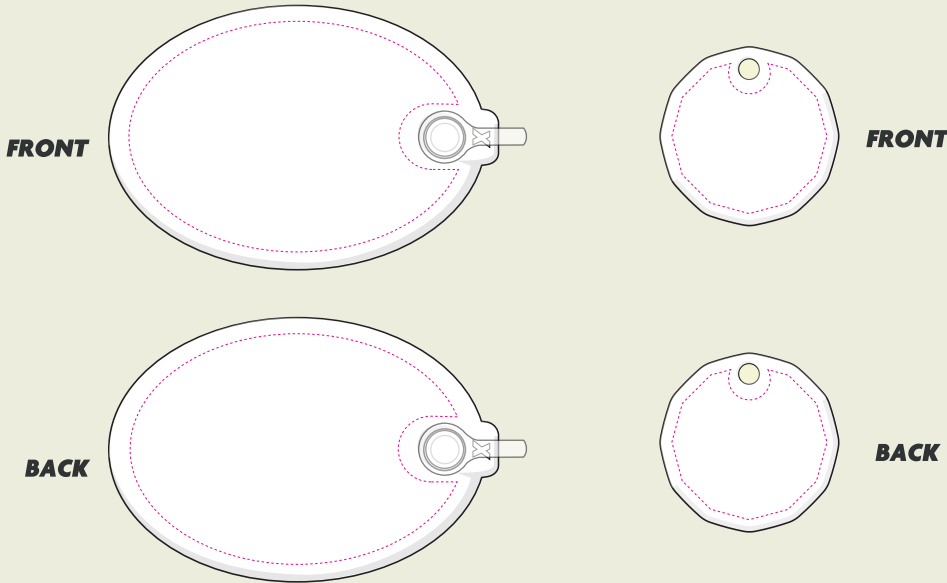

TROLLEY MATE OVAL

Description: Trolley Mate Oval

Dimensions: 51 x 35mm + 23.6mm diameter coin

Print Area: 44 x 31mm + 21mm diameter coin

ORDER: XXXXX

ARTWORK TEMPLATE

Dashed line
denotes maximum
artwork area

RECYCLED STANDARD COLOURS

rHIPS.b BIODEGRADABLE RANGE

Notes on Text and Colour.

Any font smaller than this may not be legible. (6pt)

Please note: If artwork is supplied and approved below this size, we cannot take responsibility for wording that is illegible after printing. Final printed colour may differ from this proof.